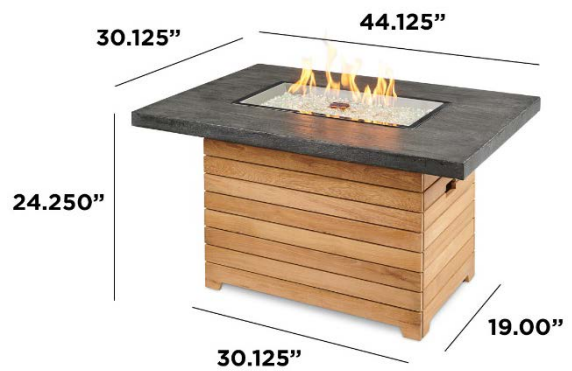

DAR-1224-EBG-K
95 LBS