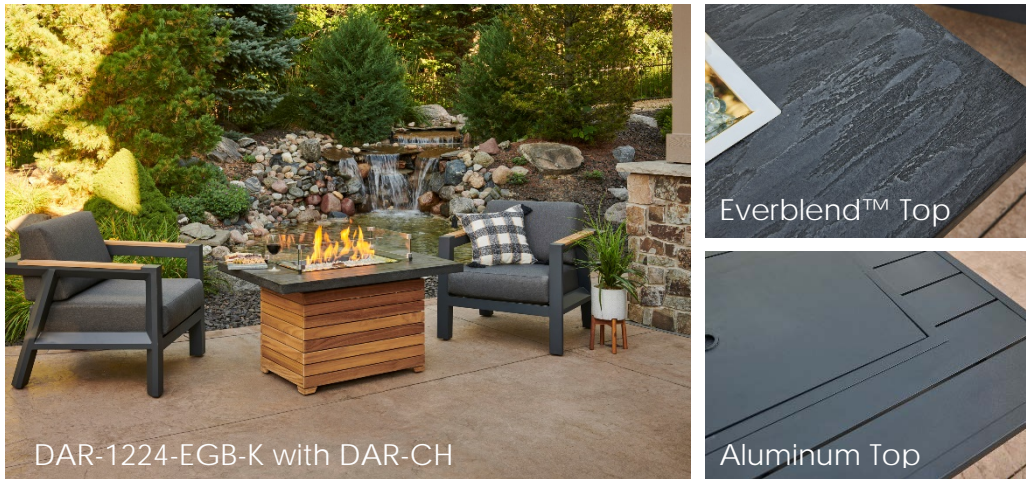

## CONTEMPORARY COASTAL DESIGN

Embrace the elegance and durability of teak wood with the Darien Collection. Choose between an aluminum or Everblend™ concrete top for the Darien gas fire pit table to best fit the style of your outdoor room. The variation of texture with Everblend highlights a durable, unique design for a custom finish. Embrace a more modern design with the smooth, industrial look of the aluminum top. Complete this look by adding a pair of Darien chairs for the deck or patio.

### FEATURES:

- Aluminum or Stone Grey Everblend™ concrete top
- Grade A Teak Wood Base – use teak sealer to keep warm honey glow, or allow wood to naturally age into silvery grey patina
- 12" x 24" Crystal Fire® Plus Burner with clear tempered fire glass gems – 55,000 BTUs (LP/NG)
- Matching burner cover included for Aluminum top; grey glass cover included for Everblend™ concrete top
- Optional glass wind guard, protective cover, and other fire media sold separately
- Product is setup for liquid propane but can be converted to natural gas using included conversion kit
- Comes standard with Manual Ignition with battery-operated sparker, or upgrade to electronic [Direct Spark Ignition](#)
- Access Door conceals standard 20 lb. propane tank in base
- UL Listed, Made in USA (DAR-1224-EGB-K)

**PRODUCT INFORMATION:**

ITEM	ITEM CODE	RETAIL PRICE
Darien Rectangular Gas Fire Pit Table with Aluminum Top	DAR-1224-K	\$2199
Darien Rectangular Gas Fire Pit Table with Everblend Top	DAR-1224-EBG-K	\$2659
Darien Teak Chat Chairs	DAR-CH	\$2199 (set of 2)