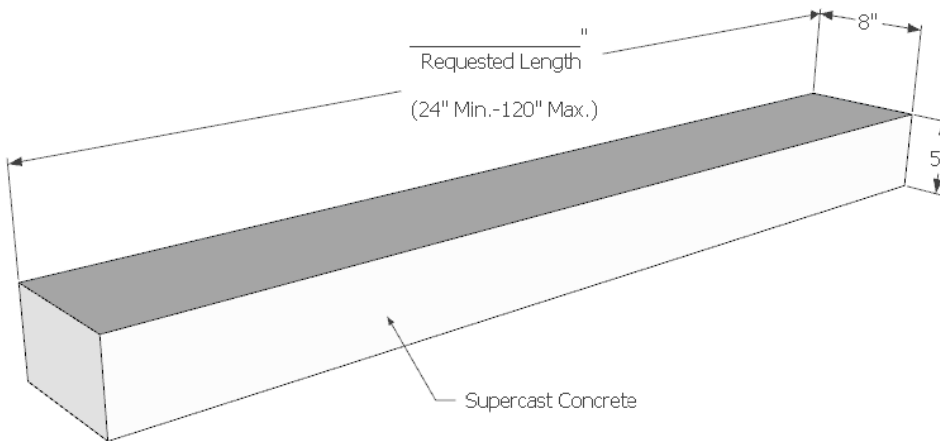

Custom Supercast Mantel Request Form

Customer Name _____

GALLERY STYLE MANTEL

HEIGHT & DEPTH ARE NOT CUSTOMIZABLE

SUPERCAST CHOICES

- Natural Grey
- Polished Midnight Mist
- Tavern Brown
- Washed Cedar
- White
- White Onyx
- _____ Other

MODERN STYLE MANTEL

HEIGHT & DEPTH ARE NOT CUSTOMIZABLE

SUPERCAST CHOICES

- Natural Grey
- Polished Midnight Mist
- White
- White Onyx
- _____ Other