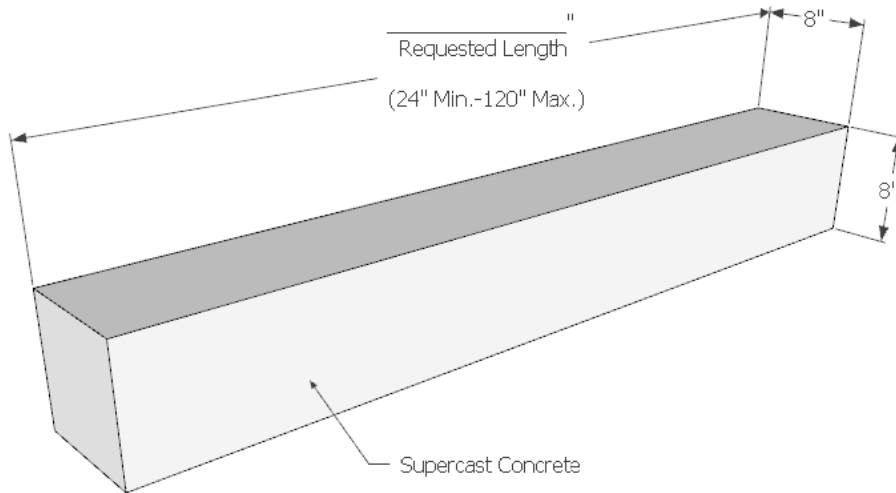

Custom Supercast Mantel Request Form

Customer Name _____

GALLERY STYLE MANTEL

HEIGHT & DEPTH ARE NOT CUSTOMIZABLE

SUPERCAST CHOICES

- Natural Grey
- Polished Midnight Mist
- Tavern Brown
- Washed Cedar
- White
- White Onyx
- _____ Other

MODERN STYLE MANTEL

HEIGHT & DEPTH ARE NOT CUSTOMIZABLE

SUPERCAST CHOICES

- Natural Grey
- Polished Midnight Mist
- White
- White Onyx
- _____ Other