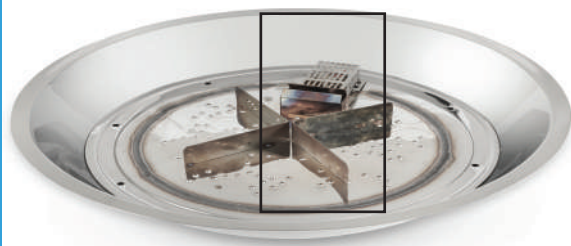

Crystal Fire® & Crystal Fire® Plus Burner Recognition

THE OUTDOOR
GREATROOM
COMPANY

A

Crystal Fire® Plus 12x24

B

Crystal Fire® 12x24

C

Crystal Fire® Plus 20" Bowl

D

Crystal Fire® 20" Bowl

NOTE: Other size models for linear and round burners will have the same type of look.