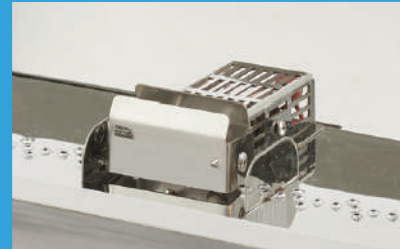

Crystal Fire® & Crystal Fire® Plus Burner Recognition

THE OUTDOOR
GREATROOM
COMPANY

A

Crystal Fire® Plus 12x24

B

Crystal Fire® 12x24

C

Crystal Fire® Plus 20" Bowl

D

Crystal Fire® 20" Bowl

NOTE: Other size models for linear and round burners will have the same type of look.