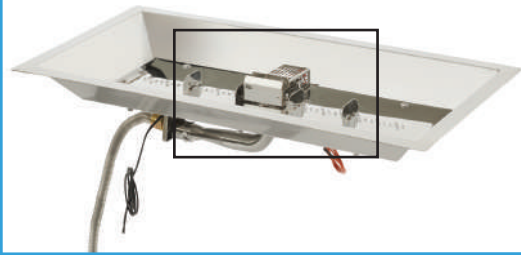

Crystal Fire® & Crystal Fire® Plus Burner Recognition

THE OUTDOOR
GREATROOM
COMPANY

A

Crystal Fire® Plus 12x24

B

Crystal Fire® 12x24

C

Crystal Fire® Plus 20" Bowl

D

Crystal Fire® 20" Bowl

NOTE: Other size models for linear and round burners will have the same type of look.