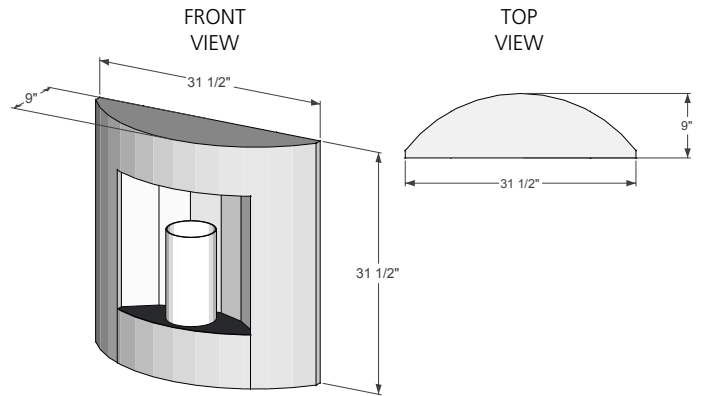

NOTE: Printing color may vary slightly from actual product.

Inspiration Fireplace Specifications

MODEL	HEIGHT	WIDTH	DEPTH	WEIGHT
INSP-SED	31-1/2	31-1/2	9	31 lbs
INSP-SV	31-1/2	31-1/2	9	31 lbs
INSP-SS	31-1/2	31-1/2	9	31 lbs
INSP-BLK	31-1/2	31-1/2	9	31 lbs

Dimensions above are in inches. Reference dimensions only. We recommend measuring individual units at installation. Refer to installation manual for detailed specifications on installing this product.