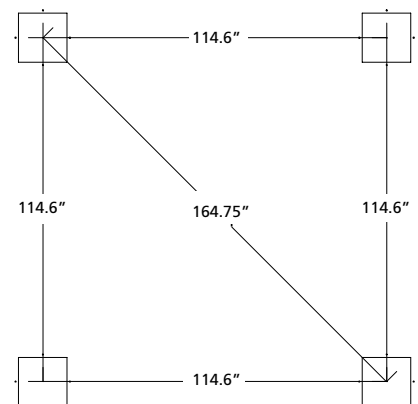

### Sonoma Pergola Features

- Premium Douglas Fir
- 10' x 10' design
- Precision cut and ready-to-assemble
- Optional 12-piece lattice shade roof
- Anchor System (required)
- Optional privacy wall
- Screen and roof lattice offer wind and sun protection
- Arched roof custom design
- Available in redwood, mocha or grey stain
- 1 year warranty on structure

### Sonoma 10 Pergola Specifications

MODEL	HEIGHT	WIDTH	DEPTH	WEIGHT
SONOMA 10-M	112"	152"	152"	635 LBS

**NOTE:** Pergolas must be anchored to footings, deck or patio slab.

OPTIONS FOR SONOMA PERGOLA IN MOCHA	MODEL
Lattice in Mocha (order 4 boxes)	SONOMA10-M-LATT
Wall Supports & Panels in Mocha (kit)	SONOMA10-M-WALL-K
Decorative Post Bases in Mocha Finish	POSTBASE-M

Options also available in redwood and grey.

Dimensions above are in inches. Reference dimensions only. We recommend measuring individual units at installation. Refer to installation manual for detailed specifications on installing this product.