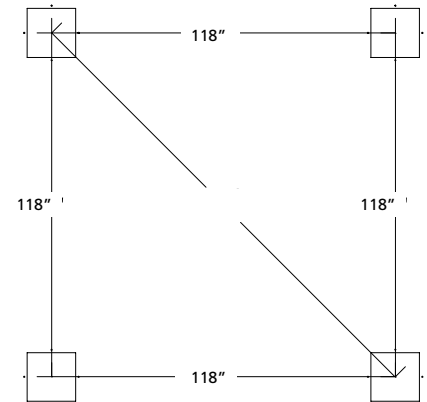

NOTE: Printing color may vary slightly from actual product.

Lodge Pergola Features

- Fiberglass resin wood design
- 10' x 10' design
- Ready-to-assemble
- Full fiberglass roof
- Anchor System (required)
- 1 year warranty on structure

Lodge Pergola Specifications

| MODEL | HEIGHT | WIDTH | DEPTH | WEIGHT |
|---------|--------|-------|-------|--------|
| Lodge-K | 141" | 170.5 | 120" | 850lbs |

NOTE: Pergolas must be anchored to footings, deck or patio slab.

Dimensions above are in inches. Reference dimensions only. We recommend measuring individual units at installation. Refer to installation manual for detailed specifications on installing this product.