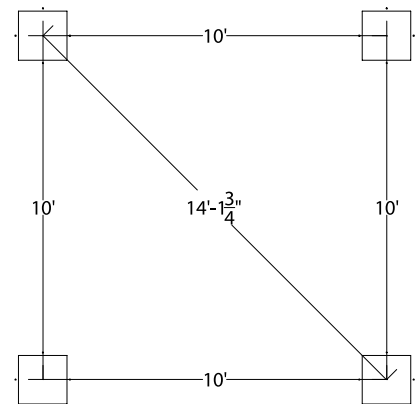

Cape Cod Pergola Features

- Comes ready to assemble with stainless steel hardware and ground mounting system
- 10' x 10' base
- Constructed of 100% maintenance-free fiberglass
- Unit can be painted
- Unit comes with 4 columns, 2 support beams, and 6 top beams.
- 1-year structural warranty on fiberglass

NOTE: Printing color may vary slightly from actual product.

Cape Cod Pergola

MODEL	HEIGHT	WIDTH	DEPTH	WEIGHT
Cap Cod 10	108.25"	150"	150"	337 LBS
INSIDE BEAM-TO-BEAM		117"		
INSIDE COLUMN-TO-COLUMN		107"		
COLUMN COLUMN DIAMETER - 10" COLUMN BASE AT WIDTH - 13"	83.75"			

NOTE: Pergolas must be anchored to footings, deck or patio slab.

Dimensions above are in inches. Reference dimensions only. We recommend measuring individual units at installation. Refer to installation manual for detailed specifications on installing this product.