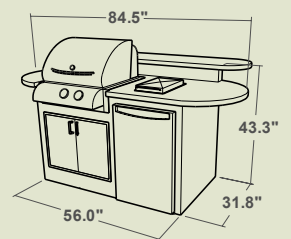

San Juan

Attractive design for a smaller outdoor kitchen

- Back bar for seating and entertainment
- Top, backsplash and bar made from Travertine Beige Supercast
- Includes stainless steel accessory door and side burner; optional Danby refrigerator
- Built for 24" Cook Number grill