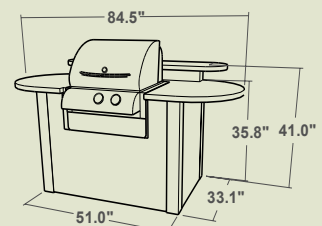

Sierra

Compact kitchen for big time grilling

- Top, backsplash and bar made from Travertine Beige Supercast
- Includes stainless steel accessory door
- Built for 24" Cook Number grill