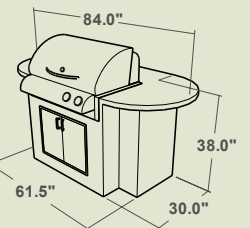

San Juan

Attractive design for a smaller outdoor kitchen

- Back bar for seating and entertainment
- Top, backsplash and bar made from Travertine Beige Supercast
- Includes stainless steel accessory door and side burner; optional Danby refrigerator
- Built for 24" Cook Number grill

St. Paul

Classic retreat completes your outdoor kitchen

- Hand laid marble tile top
- Includes stainless steel accessory door
- Order either 24" or 36" Cook Number grill

Sierra

Compact kitchen for big time grilling

These modular components are standard in size. All depths are 30" and all heights are 36.5". Widths come in 30" and 48".

Mix & Match these unique pieces to create your own dream outdoor kitchen

48" GRILL CABINETS		48" BAR CABINET	30" ACCESSORY CABINETS					END CAP
								
MKDGI36 Holds 36" Grill	MKDGI24 Holds 24" Grill	MKDBC Holds Cooler Drawer and Paper Towel Holder	MKD30C Holds 3-Drawers	MKD30C Holds Single Door, Sink or Both	MKDRC Holds Refrigerator	MKD30C Holds Tilt-down Drawer	MKD30CC Corner Cabinet	MKDEC