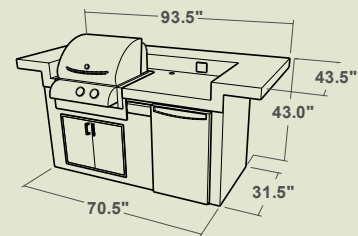

Oasis

An island oasis for all your outdoor entertaining

- Back and side bar for seating and entertainment
- Modern look and feel
- Includes stainless steel accessory door, Danby refrigerator and stereo
- Order either 24" or 36" Cook Number grill