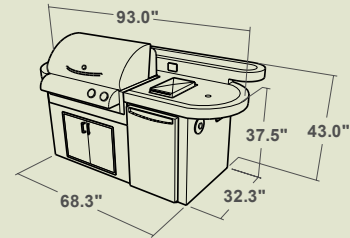

OutdoorGreatrooms.com

standard outdoor kitchens

Sonoma

An outdoor kitchen and pergola all-in-one

- Complete with arched Sonoma pergola and lattice
- Back bar for seating and entertainment
- Includes stainless steel accessory doors, cooler drawer and stereo
- Order either 24" or 36" Cook Number grill

St. Martin

This kitchen is equipped for an outdoor party

- Back bar for seating and entertainment
- Under counter lighting to brighten up the evening
- Includes stainless steel accessory door, Danby refrigerator, side burner and stereo
- Order either 24" or 36" Cook Number grill

These modular components are standard in size. All depths are 30" and all heights are 36.5". Widths come in 30" and 48".

Mix & Match these unique pieces to create your own dream outdoor kitchen

48" GRILL CABINETS		48" BAR CABINET	30" ACCESSORY CABINETS					END CAP
								
MKDGI36 Holds 36" Grill	MKDGI24 Holds 24" Grill	MKDBC Holds Cooler Drawer and Paper Towel Holder	MKD30C Holds 3-Drawers	MKD30C Holds Single Door, Sink or Both	MKDRC Holds Refrigerator	MKD30C Holds Tilt-down Drawer	MKD30CC Corner Cabinet	MKDEC