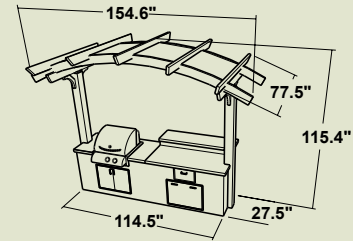

OutdoorGreatrooms.com

standard outdoor kitchens

Sonoma

An outdoor kitchen and pergola all-in-one

- Complete with arched Sonoma pergola and lattice
- Back bar for seating and entertainment
- Includes stainless steel accessory doors, cooler drawer and stereo
- Order either 24" or 36" Cook Number grill

These modular components are standard in size. All depths are 30" and all heights are 36.5". Widths come in 30" and 48".

Mix & Match these unique pieces to create your own dream outdoor kitchen

48" GRILL CABINETS		48" BAR CABINET	30" ACCESSORY CABINETS					END CAP
								
MKDGI36 Holds 36" Grill	MKDGI24 Holds 24" Grill	MKDBC Holds Cooler Drawer and Paper Towel Holder	MKD30C Holds 3-Drawers	MKD30C Holds Single Door, Sink or Both	MKDRC Holds Refrigerator	MKD30C Holds Tilt-down Drawer	MKD30CC Corner Cabinet	MKDEC